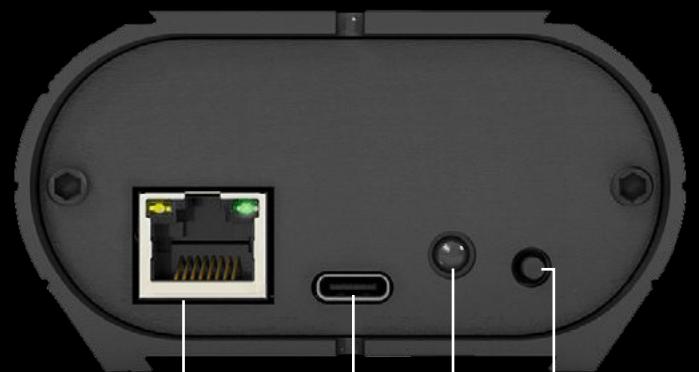

### LED INDICATOR CODES :

- G on + Y off..... No signals
- G fast blink + Y off .....USB signal
- G on + Y fast blink .....Ethernet signal
- G slow blink + Y off ..... Stand Alone DMX
- G on + Y slow blink x 1..... Node (ArtNet)
- G on + Y slow blink x 2.....Node (sACN)