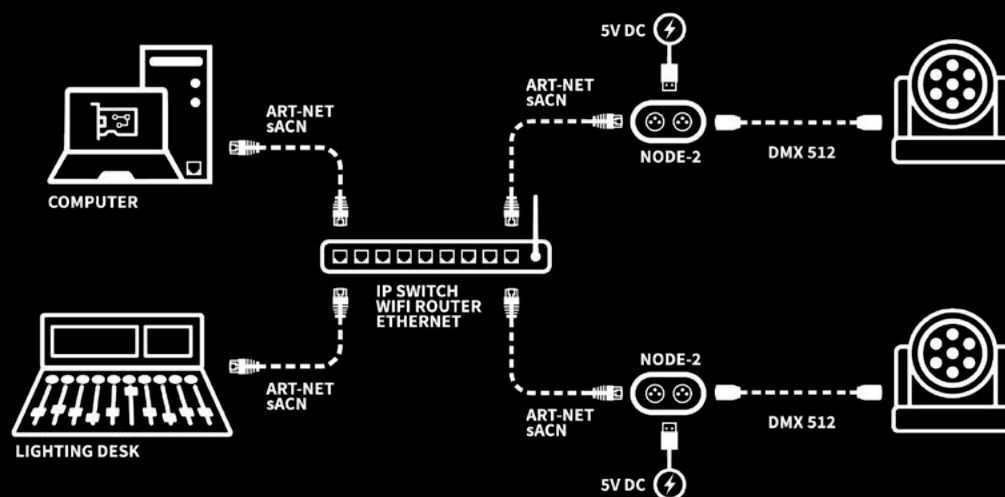

Mobile minimum configuration :

Android 5 / iOS 10 and +
1Ghz CPU, 1 Gb RAM, 60 Mb disk

Configuration minimale PC :

Windows, Mac OS, Linux (32 and 64 bits)
2Ghz CPU (2 cores), 8 Gb RAM
2Gb RAM graphic card (for 3D only)
600 Mb disk, 1920x1080 resolution
1 USB port (Device)
1 Ethernet Port (for Art-Net & sACN)

Software & App download :

Software package download : <https://chromateq.com/dmx-software-downloads/>

191 Allée de Lauzard
34980 St Gély du Fesc, FRANCE
Web: www.chromateq.com
Email: info@chromateq.com
Phone: +33 952210755
Wechat: Chromateq
WhatsApp: +8613422062209
QQ: 2908265661

www.chromateq.com - Support • Download